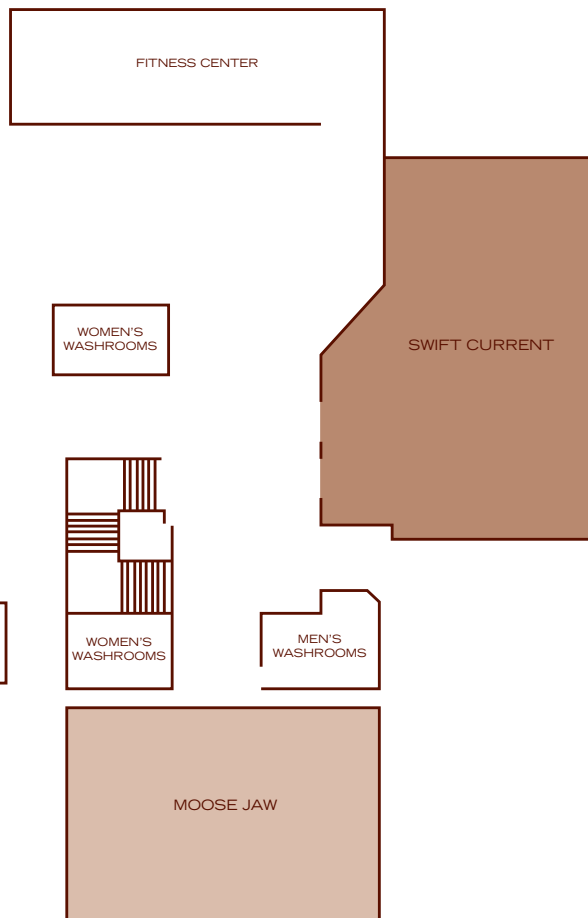

DOUBLETREE

BY HILTON™

HOTEL & CONFERENCE CENTRE
REGINA

DoubleTree by Hilton Regina
1975 Broad Street, Regina, SK S4P 1Y2
306.667.2367 | 306.382.3478

Room Capacities	Sq. FT.	Celling (Ft.)	Classroom	Theatre	Banquet	Reception	Boardroom	U-shape	Hollow Square
Ballroom	5,660	12	350	600	400	800	-	-	-
Ballroom A	4,160	12	200	450	250	400	60	-	-
Ballroom B	1,500	12	60	150	112	150	35	40	40
Function Room 1	1,025	9	40	80	56	90	30	30	32
Function Room 2	940	9	40	80	56	90	30	30	32
Function Room 3	3,440	11.5	124	200	160	250	40	50	-
Function Room 4	2,680	8	80	200	144	200	40	40	50
*SBCC 1		10	-	-	-	-	24	-	-
*SBCC 2		10	-	-	-	-	20	-	-
*SBCC 3		10	-	-	-	-	16	-	-
*SBCC 4		10	-	-	-	-	12	-	-
*SBCC 5		10	-	-	-	-	8	-	-
*SBCC 6		10	-	-	-	-	8	-	-

DOUBLETREE

BY HILTON™

HOTEL & CONFERENCE CENTRE
REGINA

DoubleTree by Hilton Regina
1975 Broad Street, Regina, SK S4P 1Y2
306.667.2367 | 306.382.3478