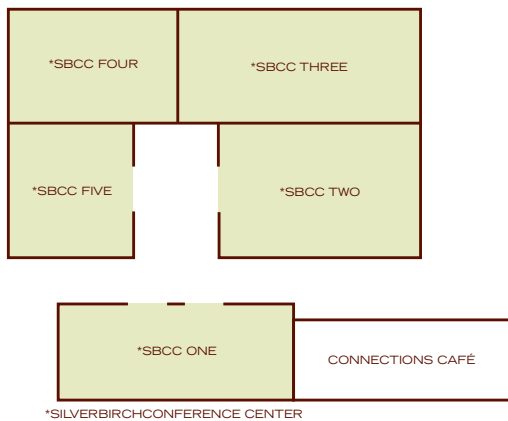

DOUBLETREE

BY HILTON™

HOTEL & CONFERENCE CENTRE
REGINA

DoubleTree by Hilton Regina
1975 Broad Street, Regina, SK S4P 1Y2
306.667.2367 | 306.382.3478

Room Capacities	Sq. FT.	Celling (Ft.)	Classroom	Theatre	Banquet	Reception	Boardroom	U-shape	Hollow Square
Ballroom	5,660	12	350	600	400	800	-	-	-
Ballroom A	4,160	12	200	450	250	400	60	-	-
Ballroom B	1,500	12	60	150	112	150	35	40	40
Function Room 1	1,025	9	40	80	56	90	30	30	32
Function Room 2	940	9	40	80	56	90	30	30	32
Function Room 3	3,440	11.5	124	200	160	250	40	50	-
Function Room 4	2,680	8	80	200	144	200	40	40	50
*SBCC 1		10	-	-	-	-	24	-	-
*SBCC 2		10	-	-	-	-	20	-	-
*SBCC 3		10	-	-	-	-	16	-	-
*SBCC 4		10	-	-	-	-	12	-	-
*SBCC 5		10	-	-	-	-	8	-	-
*SBCC 6		10	-	-	-	-	8	-	-

DOUBLETREE

BY HILTON™

HOTEL & CONFERENCE CENTRE
REGINA

DoubleTree by Hilton Regina
1975 Broad Street, Regina, SK S4P 1Y2
306.667.2367 | 306.382.3478